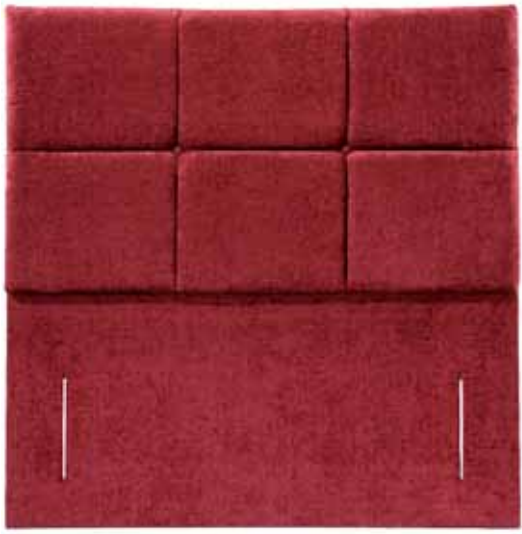

Clover

Heights available:
61cm/24", 71cm/28"
& 102cm/40"

Old English Headboard Collection

Iris

Heights available:
61cm/24", 71cm/28"
& 102cm/40"

Sunflower

Heights available:
51cm/20", 61cm/24"
& 71cm/28"

Snowdrop

Heights available:
61cm/24", 71cm/28"
& 102cm/40"

Bluebell

Heights available:
61cm/24", 71cm/28"
& 102cm/40"

Lily

Heights available:
61cm/24", 71cm/28"
& 102cm/40"

Daisy

Height available:
140cm/55"

Pillowboards

All heights shown include the pillowboard on the following models:
Lavender, Ivy, Flesia, Laurel, Jasmine, Lotus, Primrose, Rose, Magnolia and Orchid

A division of Mansion House Bedding Company Limited